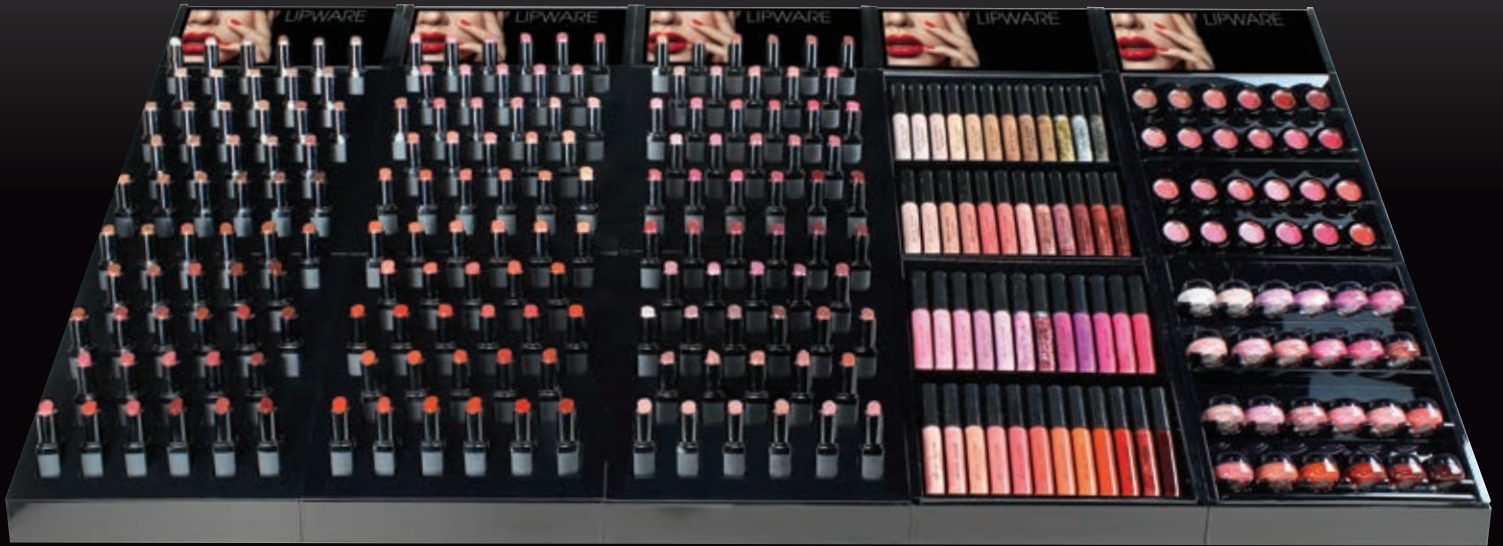

3 OUTERCASE + 2 INSERTS

Voila!
A completely customizable display.

LIPS

CUSTOMIZABLE MAKEUP CENTRE

OUTERCASE M
LIPSTICK INSERT - 28PC MLS
LIPGLOSS INSERT - 24PC MLGS

- lipstick
- lipgloss

L-SHAPE SIGN MLSSH
LIPSTICK INSERT - 28PC MLS