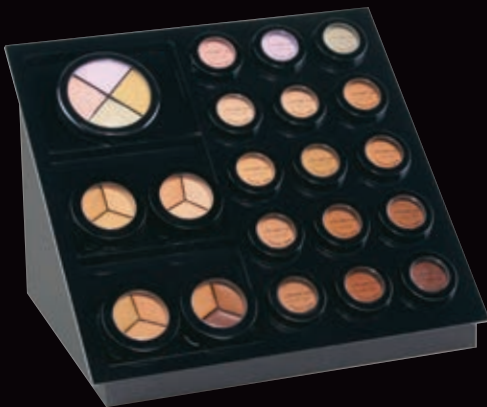

15 & 3 WELL INSERT MPS

- concealer trio
- corrector quad
- concealer & corrector pots