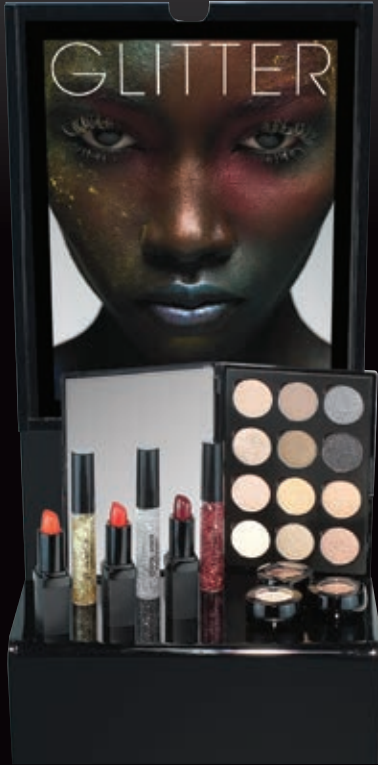

- mineral brushes
- non-shedding artist brushes

BRUSH CUP MPC

- mineral brushes
- non-shedding artist brushes

SEASONAL DISPLAY

CUSTOMIZABLE MAKEUP CENTRE

PLATINUM DISPLAY MPL

- any assorted seasonal products or promotions

SIGNS

CUSTOMIZABLE MAKEUP CENTRE

L-SHAPED SIGN MLSSH

- all inserts fit in front
- poster included

8.5" x 11" TWO SIDED SIGN M811

- poster included