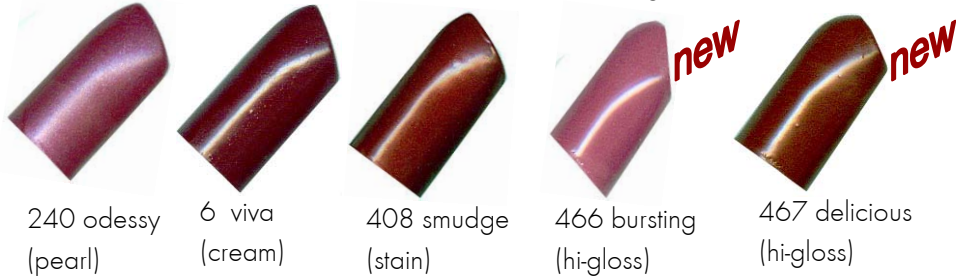

Buy individual or stack a trio, new trio of the fall shades in a pillow pouch

blush cheeks are plummy sweet and ripe.

new

309
playful
(matte)

310
marvellous
(matte)

nail paint polish to go ...fall special \$2.99

230 oyster
(pearl)

396 erupt
(pearl)

369 motto
(pearl)

257 spiceplum
(cream)

smoldering

lipstick

lips...its all about textures...

Deepened colours of Odessy Plum-#240, Berry Burgandy-#6... Don't want to go full coverage, try our smudge stain#408, clear colour, hi-gloss shine

New shades 466 and 467 are sheer hi glossing luster lipsticks, to dye for...

lipgloss

gloss baby gloss...

we took our best selling shade of lipstick (398) and made it into a hi shine lip gloss fabulous!

fall compacts