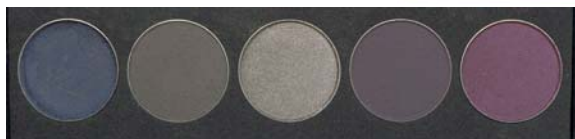

New shades 466 and 467 are sheer hi glossing luster lipsticks, to dye for...

lipgloss

gloss baby gloss...

we took our best selling shade of lipstick (398) and made it into a hi shine lip gloss fabulous!

fall compacts

all in one...

how great...the entire smoldering collection available in a new 8 well pallet compact (5 new eyeshadow, 2 new blush and 1 lip-eye-cheek hilit)

Fall 5 well compact

over

smoldering

mod bag

it's a wrap